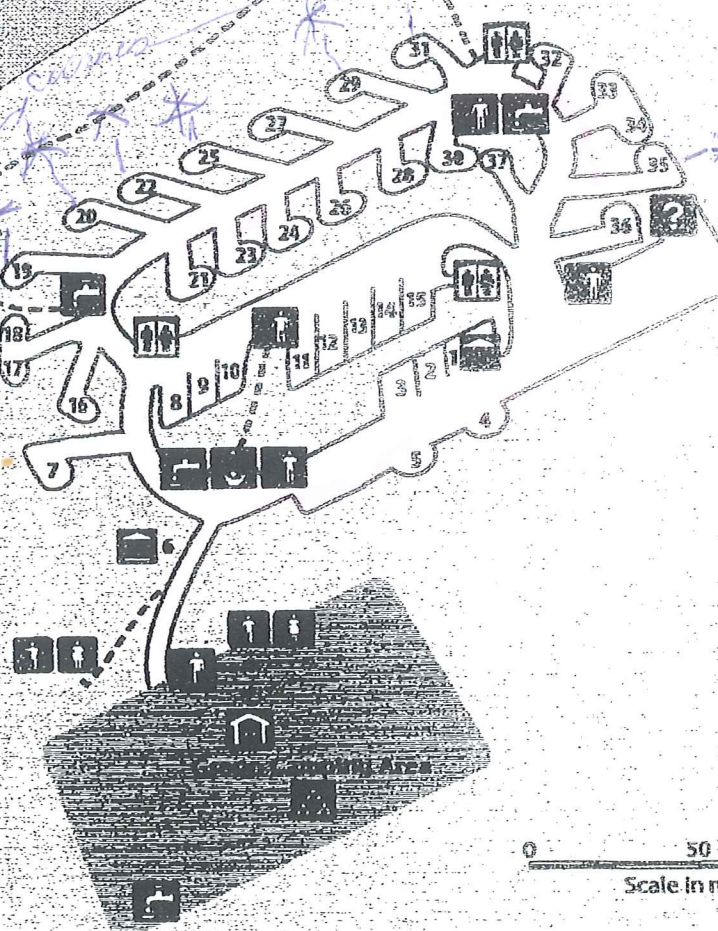

Ponderosa Campground and Group Site

Koochichewi Lake

Scenic

0 50 100
Scale in metres