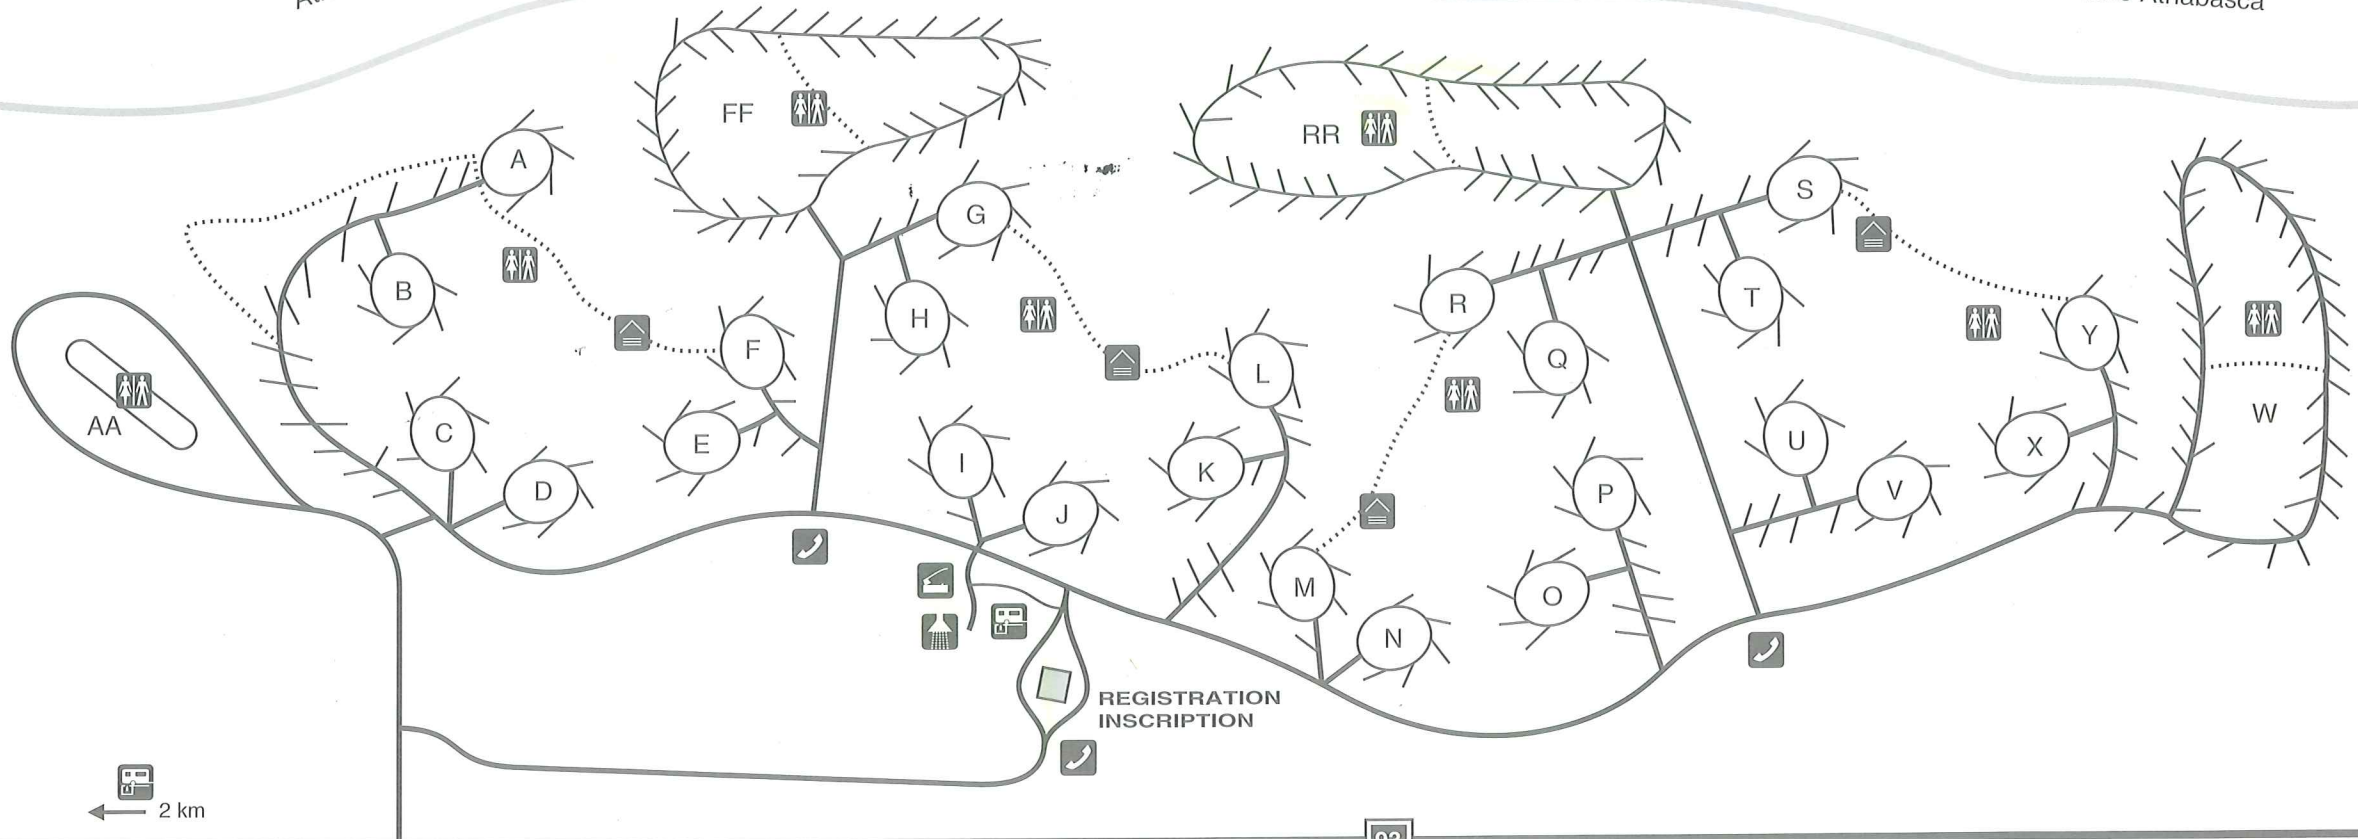

Wapiti Campground

JASPER NATIONAL PARK OF CANADA

Terrain de camping Wapiti

PARC NATIONAL JASPER DU CANADA

LEGEND • LÉGENDE

KITCHEN SHELTER		ABRI DE CUISINE	DUMPING STATION		STATION SANITAIRE
WASHROOMS		TOILETTES	SHOWERS		DOUCHES
FOOTPATHS	SENTIERS	TELEPHONE		TÉLÉPHONE
WOOD		BOIS			

Athabasca River

Rivière Athabasca

2 km

← Jasper
3.8 km

Icelfields Parkway  Promenade des glaciers

Banff
285 km →