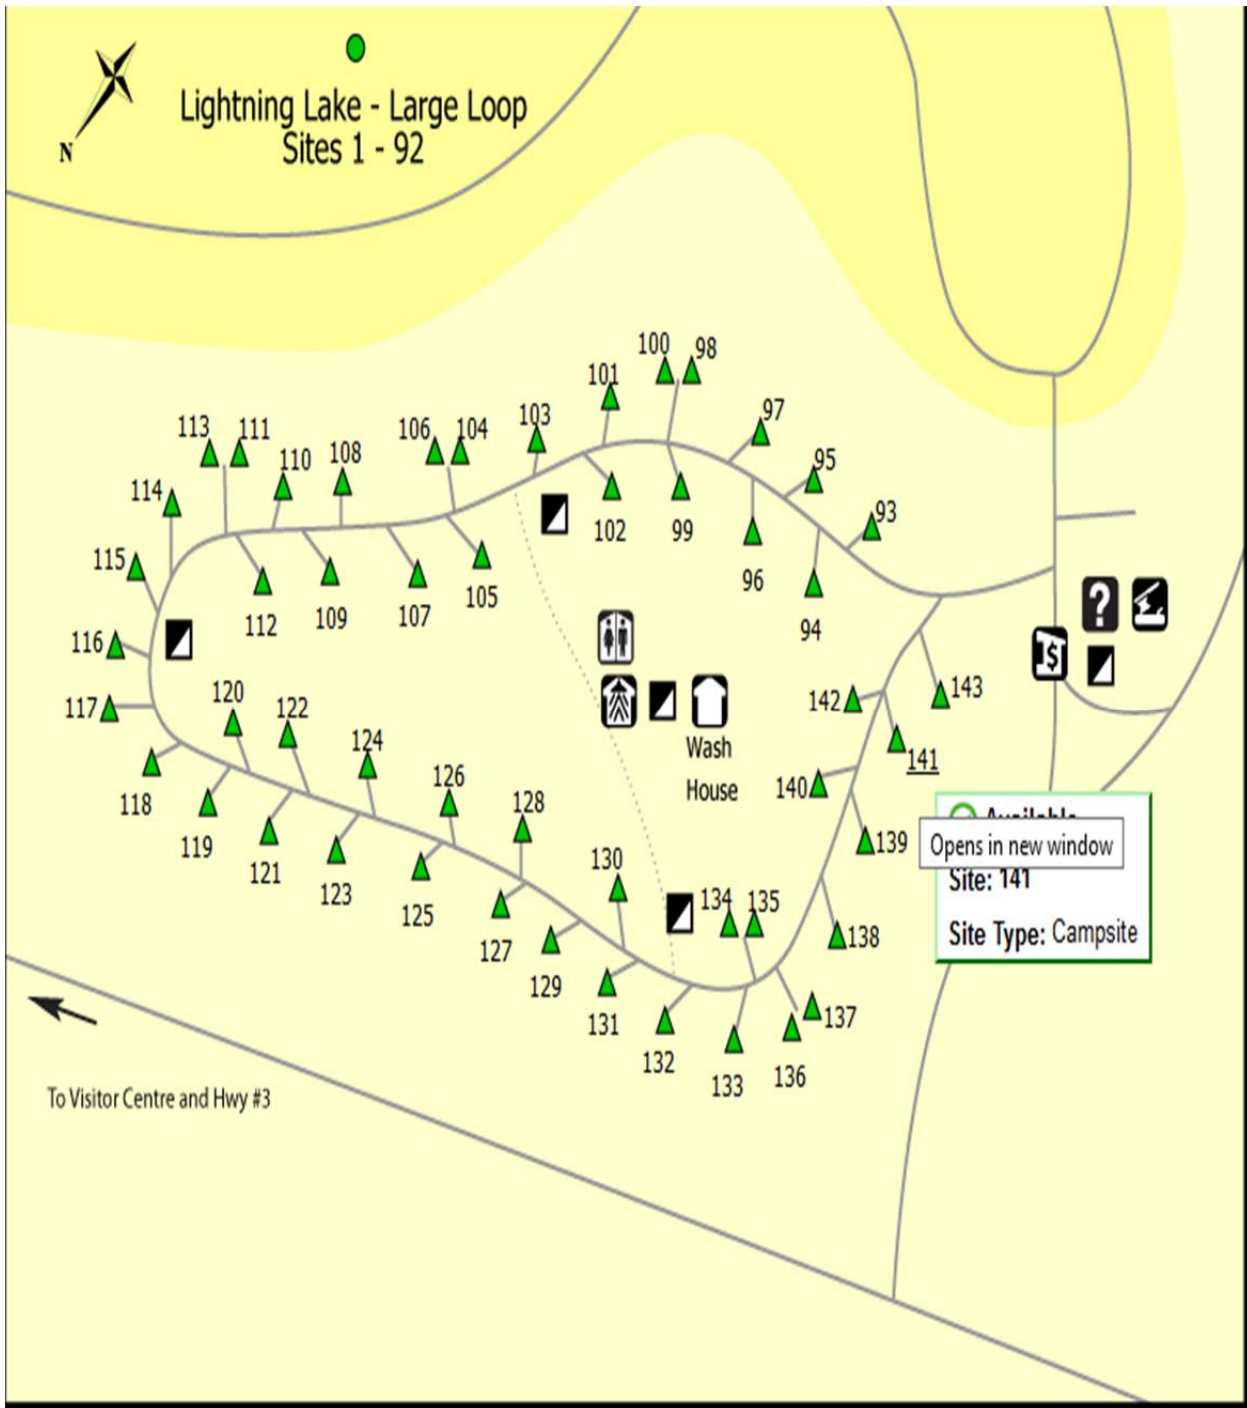

Lightning Lake - Large Loop Sites 1 - 92

Available
Opens in new window
Site: 141
Site Type: Campsite